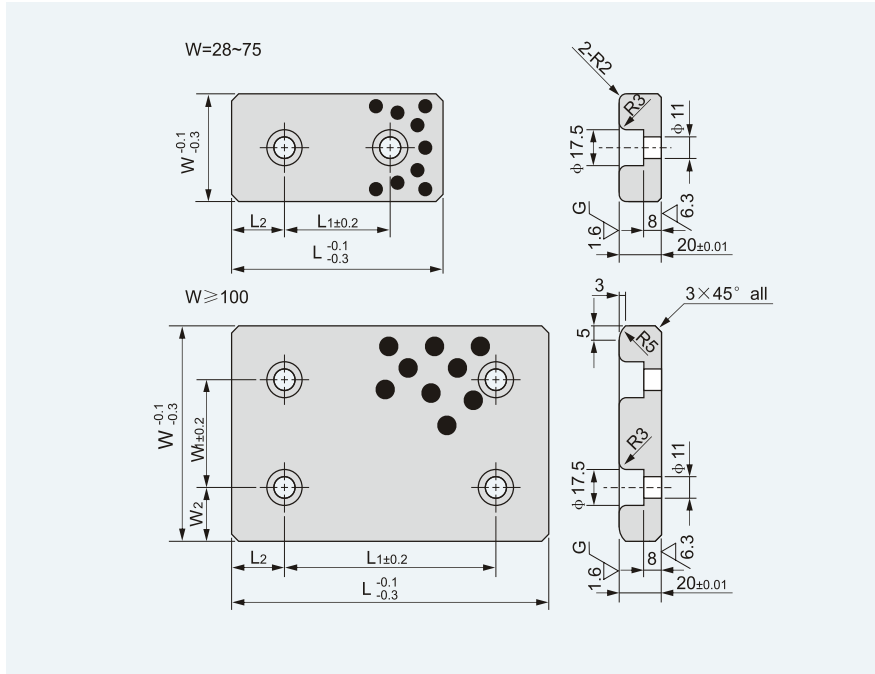

JESW 自润滑板
JESW Oilless Wear Plate

型号规格 Standard No.	W	L	W ₁	W ₂	L ₁	L ₂
JESW-28 × 75	28	75	-	-	45	15
JESW-28 × 100	"	100	"	"	50	25
JESW-28 × 150	"	150	"	"	100	"
JESW-38 × 75	38	75	"	"	45	15
JESW-38 × 100	"	100	"	"	50	25
JESW-38 × 150	"	150	"	"	100	"
JESW-48 × 75	48	75	"	"	45	15
JESW-48 × 100	"	100	"	"	50	25
JESW-48 × 125	"	125	"	"	75	"
JESW-48 × 150	"	150	"	"	100	"
JESW-48 × 200	"	200	"	"	150	"
JESW-58 × 75	58	75	"	"	45	15
JESW-58 × 100	"	100	"	"	50	25
JESW-58 × 150	"	150	"	"	100	"
JESW-75 × 75	75	75	"	"	25	"
JESW-75 × 100	"	100	"	"	50	"
JESW-75 × 125	"	125	"	"	75	"
JESW-75 × 150	"	150	"	"	100	"
JESW-75 × 200	"	200	"	"	150	"

型号规格 Standard No.	W	L	W ₁	W ₂	L ₁	L ₂
JESW-100 × 100	100	100	50	25	50	25
JESW-100 × 125	"	125	"	"	75	"
JESW-100 × 150	"	150	"	"	100	"
JESW-100 × 200	"	200	"	"	150	"
JESW-100 × 250	"	250	"	"	200	"
JESW-100 × 300	"	300	"	"	"	50
JESW-125 × 125	125	125	"	37.5	75	25
JESW-125 × 150	"	150	"	"	100	"
JESW-125 × 200	"	200	"	"	150	"
JESW-125 × 250	"	250	"	"	200	"
JESW-125 × 300	"	300	"	"	"	50
JESW-125 × 350	"	350	"	"	"	75
JESW-150 × 150	150	150	100	25	100	25
JESW-150 × 200	"	200	"	"	150	"
JESW-150 × 250	"	250	"	"	200	"